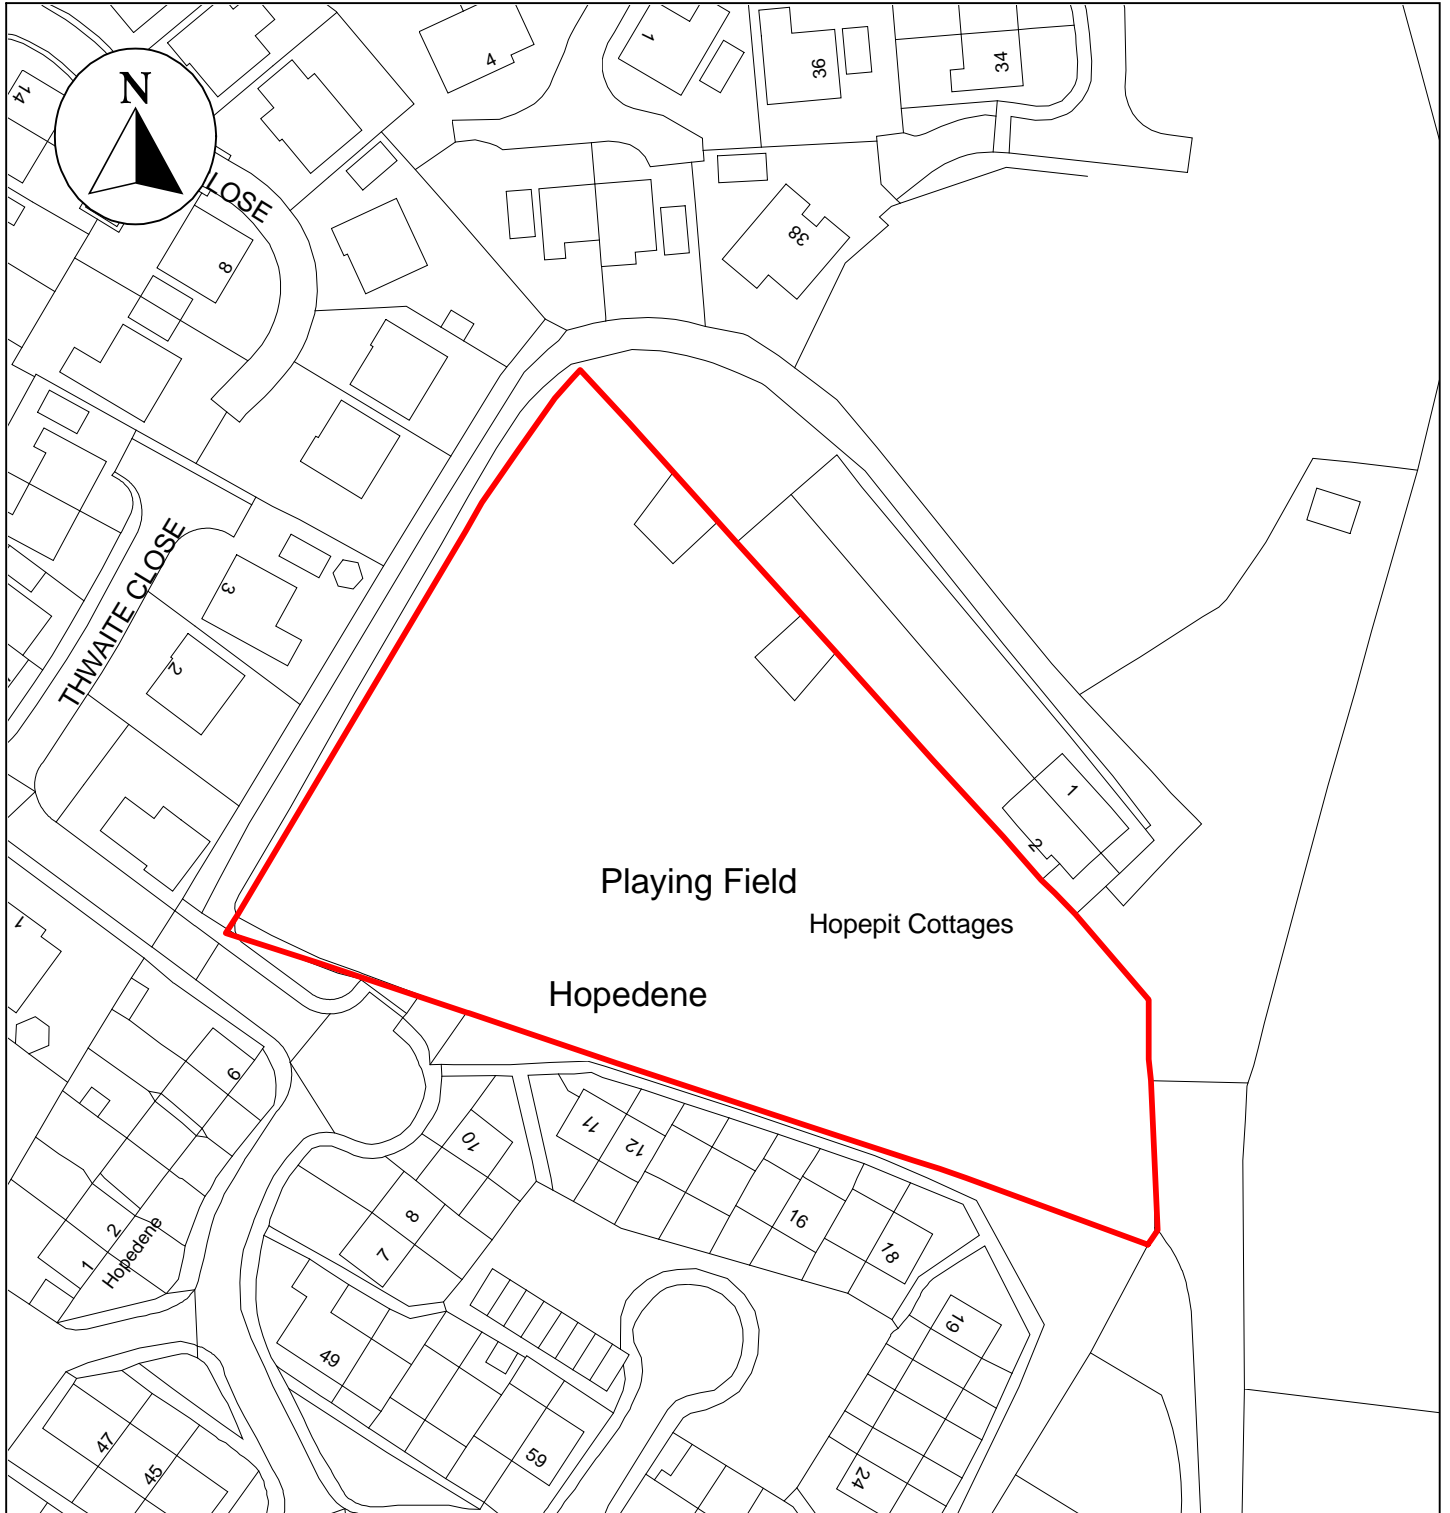

# Public Space Protection Order Cumberland Council 2024

ANTI-SOCIAL BEHAVIOUR CRIME AND  
POLICING ACT 2014

**Land at Mill Hill, Cleator Moor, CA25 5RP**

Neighbourhoods  
Education and Enforcement  
Allerdale House  
Workington  
CA14 3YJ

Scale: 1 : 1,000  
Date: February 2024

©crown copyright database rights 2024  
ordnance survey AC0000861732